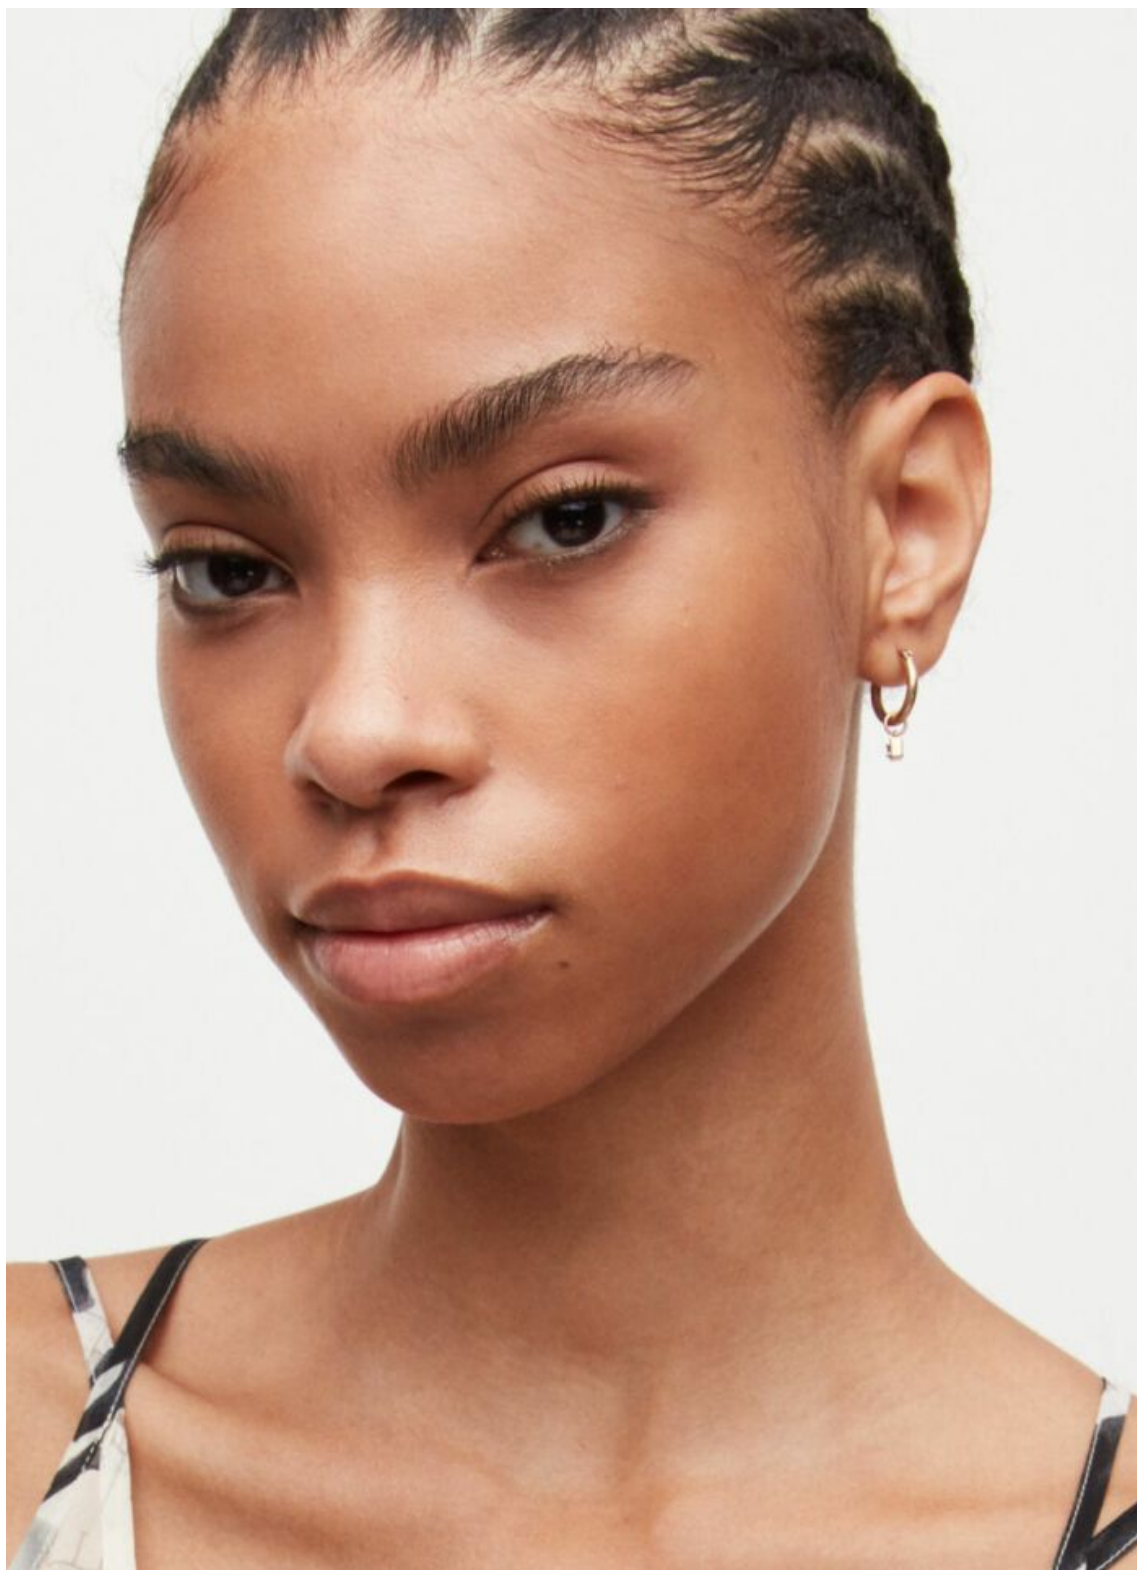

ISADORA OLIVEIRA

height 180 cm · bust 79 cm · cup B · waist 61 cm · hips 89 cm · dress 36

shoes size 40 · hair brown · eyes blue-green